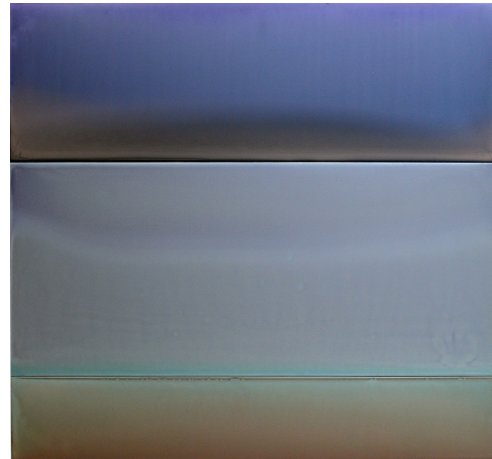

The works range of color represents an intersection of the inside and the outside, as well as the limits of color. How far can green be pushed before it becomes blue? How many infinite directions can you push a brown or a gray or a white? A vibrancy and subtle hum of energy is created in the peripheral area between hues, and in the moments where the color is it's most concentrated. The exploration of space both conscious and subconscious, where the known meets the unknown is a driving force behind the work in *Periphery*.

English has also continued here process of poured polymer, though working in aluminum panel for a number of the works. The poured polymer mimics nature: a layer of polymer hardens like ice or mud —its thickness and viscosity impacting how the surface dries. The variations on the surface and the quality of the color are the result of a delicate and flexible relationship between control and accident.

Susan English has exhibited widely throughout the United States. She has been a Saltenstall Foundation Fellow, and a Teaching Artist at Dia:Beacon. She has an MFA from Hunter College, and studied at the New York Studio School. She lives and works in Cold Spring, NY.

Susan English
Shadow Light 2019,
tinted polymer on aluminum, 36 x 36 in.

Media Contact: Debra Marcoux

Debra@markelfinearts.com

529 West 20th, Suite 6W New York, NY 10011 | 212.366.5368
markel@markelfinearts.com www.markelfinearts.com