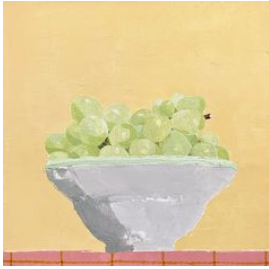

Still Life with Envelope & Box, 2021

oil on linen

8 x 8 in.

(lich215)

\$ 1,800.00

Sydney Licht

Still Life with Flowers in Clay Pot, 2022

oil on linen

16 x 16 in.

(lich214)

\$ 3,600.00

Sydney Licht

Still Life with Bowl of Grapes, 2022

oil on linen

10 x 10 in.

(lich205)