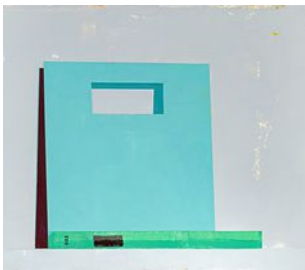

Sydney Licht

Still Life with Bag & Ledger, 2022

oil on linen

13 x 16 in.

(lich212)

$ 3,400.00