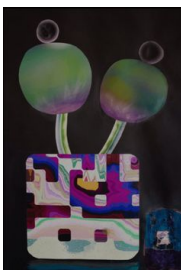

Vessels (Homerun), 2022
acrylic, image transfer, & marble dust emulsion on panel
40 x 30 in.
(la001)

\$ 7,500.00

Julia Blume

The Watchful Wood, 2022
wire, plaster, acrylic paint, pumice, and faux flowers
28 x 18 x 14 in.
(la008)

\$ 700.00

Julia Blume

In the invisible places / Where the first leaves start, 2022
wire, plaster, acrylic paint, faux flowers, and polyester fringe
23 x 22 x 10 in.
(la007)

\$ 600.00

Anna Lise Jensen

Wild Otium, 2022
mixed media on paper
30 x 22 in.
(la002)