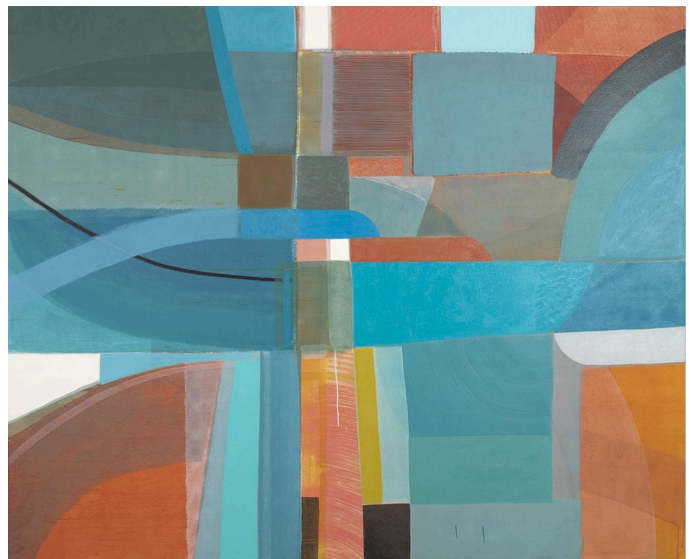

KATHRYN
MARKEL
—
FINE ARTS
EST. 1976

**KATHRYN MARKEL FINE ARTS PRESENTS AN EXHIBITION OF NEW WORK
BY ARTIST KY ANDERSON IN NEW YORK CITY**

I Make Plans With the Landscape features new work by artist Ky Anderson
June 20th-July 26th, 2024

NEW YORK, NY — June 13th, 2024 — Kathryn Markel Fine Arts is pleased to announce “*I Make Plans With the Landscape*,” an exhibition of the newest paintings by Ky Anderson. It will be Anderson’s third solo exhibition with the gallery and will take place at 529 West 20th Street from June 20th to July 26th, 2024. A reception for the artist will be held on Thursday, June 20th from 6-8PM.

Ideas take center stage in Ky Anderson’s abstract paintings. She engages in a continuous process of improvisation and translation using a visual language of bold curves and solid geometry that contrasts with passages of delicate transparencies. Using a variety of mediums, she works on multiple paintings simultaneously, building up translucent layers of oil and acrylic, as ideas flow freely from painting to painting. Layered paint covers past gestures and thin paint reveals the history of the process. This serial process creates interconnected bodies of work but each painting stands as evidence of the search, exploring endless possibilities of shape, color, and line.

Anderson’s abstractions always evolve in response to her world. These recent paintings reflect the fact that after living 25 years in Brooklyn, Anderson has spent the last 4 in KC, in an entirely different environment filled with trees, space and a midwestern light. She says, “Each piece in this body of work reflects my experiences and observations in my new setting. Suspended between abstraction and landscape, this body of work speaks of flowing water, trees falling, dramatic weather, a city at dusk, the changing light through the seasons, and the cycles of life and death, both in flora and in the people around me.”